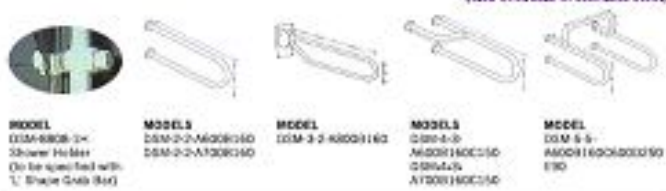

PDS SUPPORT - ANTI-STATIC GRAB BARS
(also available in stainless steel)