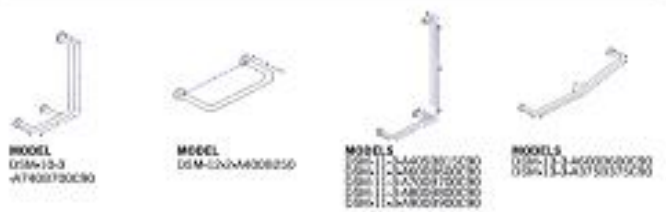

MODEL DM-6-3 A7000150/555
MODEL DM-7-3 A7000150/150
MODELS DM-8-3, DM-9-3, DM-10-3
MODEL DM-8-3 A2300180/350
MODEL DM-9-3 A7000150/900150

MODEL DM-13-3 A7000150/30
MODEL DM-12-A8000150
MODELS DM-12-A8000150, DM-12-A7000150, DM-12-A6000150, DM-12-A5000150
MODELS DM-12-A8000150, DM-12-A7000150